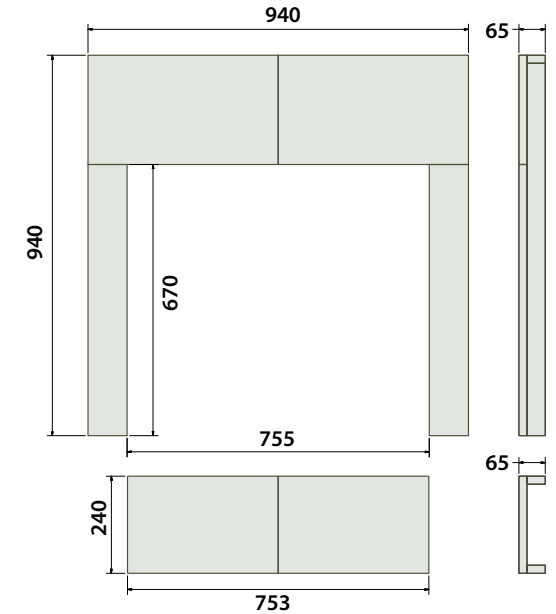

CASSETTE STOVE (LANDSCAPE) BACK PANEL with removable riser. Available in Black Granite. Suitable for Vitae 8kW Cassette Stove.