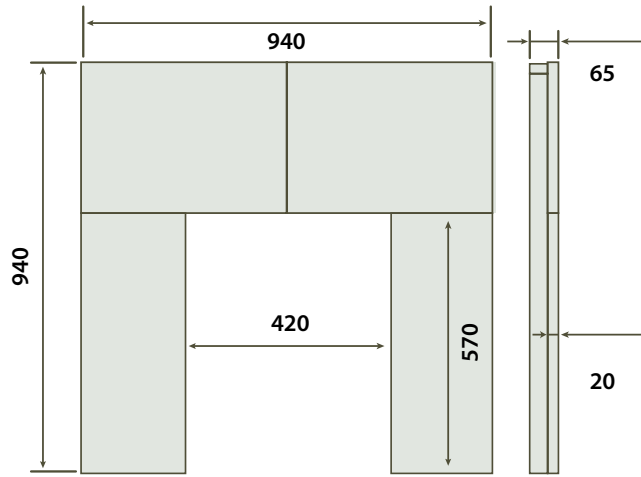

BACK PANELS - AVAILABLE WITH BRUSHED STEEL TRIM, BLACK TRIM OR NO TRIM

FILLED BACK PANEL

Available in Black Granite with no Trim, Honed Granite with no Trim, Black Granite with Brushed Steel Trim and Black Granite with Black Trim.
Available in Marfil with Brushed Steel Trim