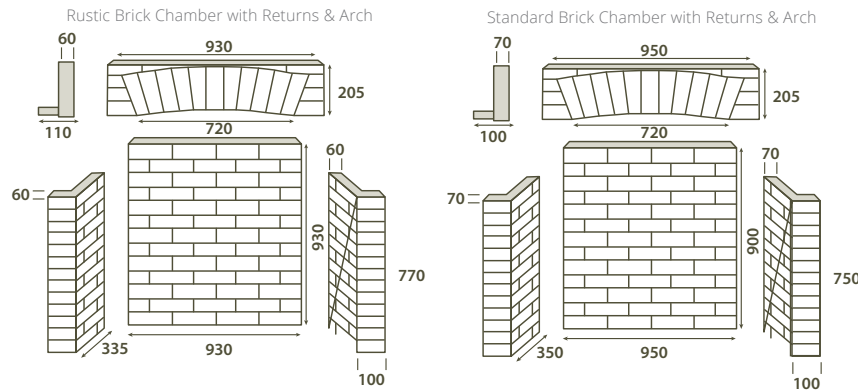

Standard Chamber
3-PIECE CHAMBER
Available in Standard Brick & Rustic Brick Finishes

Rustic Basket Weave Chamber
3-PIECE CHAMBER
Also available with front returns & arch

Rustic Herringbone Chamber
4-PIECE CHAMBER
Available in Standard Brick & Rustic Brick Finishes

3-Piece Brick Chambers

4-Piece Brick Arch & Chamber

All dimensions are in mm unless otherwise stated. Dimensions are approximate and are subject to change without prior notice.

| Chamber type (mm) | A | B | C | D |
|-----------------------------|------|------|-----|----|
| Standard Chamber | 1015 | 1000 | 450 | 38 |
| Slate Chamber | 950 | 900 | 450 | 35 |
| Rustic Basket Weave Chamber | 1015 | 1000 | 450 | 38 |
| Rustic Herringbone Chamber | 1015 | 1000 | 450 | 38 |
| Rustic Standard Chamber | 1015 | 1000 | 450 | 38 |