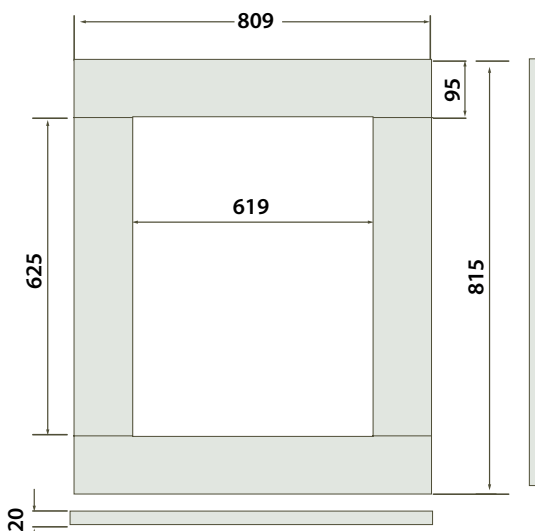

CASSETTE STOVE GRANITE TRIM
Available in Black Granite
Suitable for Vitae 9kW Cassette Stove