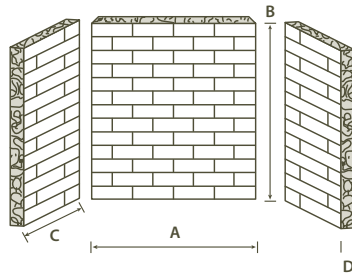

TARA

Polished Cast Iron Fireplace.

Available in 36" & 44" Cast Iron.

STOVE CHAMBERS

Staggered Black Slate Chamber
3-PIECE CHAMBER

Staggered Oyster Slate Chamber
3-PIECE CHAMBER

Brick Chamber with front Returns & Arch
4-PIECE CHAMBER
Available in Standard Brick & Rustic Brick Finishes

Standard Chamber
3-PIECE CHAMBER
Available in Standard Brick & Rustic Brick Finishes

Rustic Basket Weave Chamber
3-PIECE CHAMBER
Also available with front returns & arch

Rustic Herringbone Chamber
4-PIECE CHAMBER
Available in Standard Brick & Rustic Brick Finishes

3-Piece Brick Chambers

4-Piece Brick Arch & Chamber

All dimensions are in mm unless otherwise stated. Dimensions are approximate and are subject to change without prior notice.

| Chamber type (mm) | A | B | C | D |
|-----------------------------|------|------|-----|----|
| Standard Chamber | 1015 | 1000 | 450 | 38 |
| Slate Chamber | 950 | 900 | 450 | 35 |
| Rustic Basket Weave Chamber | 1015 | 1000 | 450 | 38 |
| Rustic Herringbone Chamber | 1015 | 1000 | 450 | 38 |
| Rustic Standard Chamber | 1015 | 1000 | 450 | 38 |