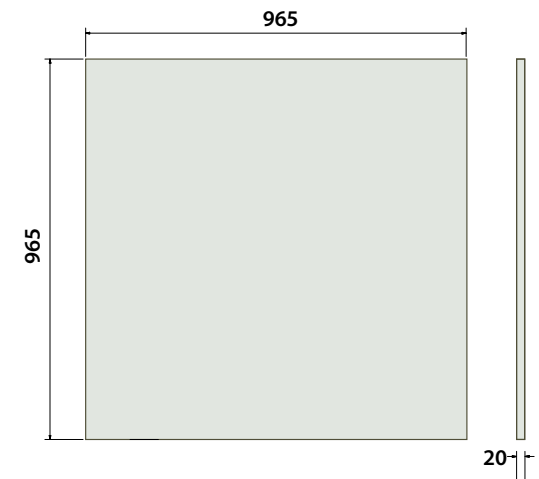

38" X 38" BLACK GRANITE BACK PANEL Polished

Disclaimer: Dimensions are approximate and are subject to change without prior notice