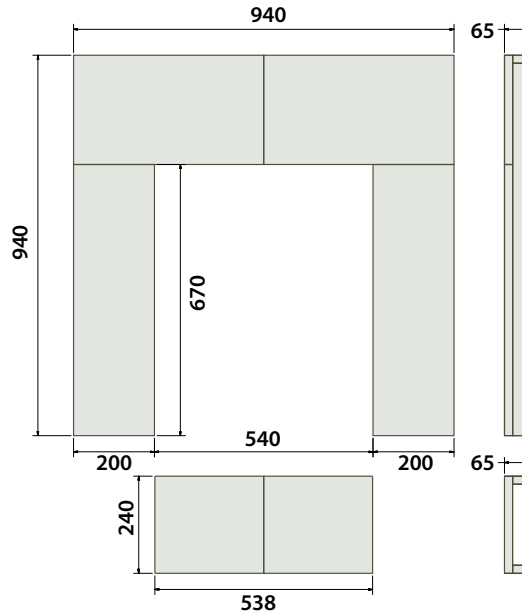

CASSETTE STOVE (LANDSCAPE) BACK PANEL with removable riser. Available in Black Granite. Suitable for Vitae 5kW Cassette Stove.