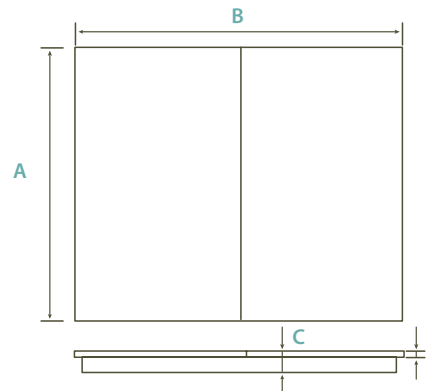

STRAIGHT BLACK GRANITE FILLED STOVE HEARTH

Dimensions mm	A	B	C	D
24 x 24 Straight Hearth	610	610	65	20
36 x 24 Straight Hearth	610	914	65	20
36 x 30 Straight Hearth	762	914	65	20
36 x 36 Straight Hearth	914	914	65	20

BG - Black Granite

All dimensions are in mm unless otherwise stated.
Dimensions are approximate and are subject to change without prior notice.