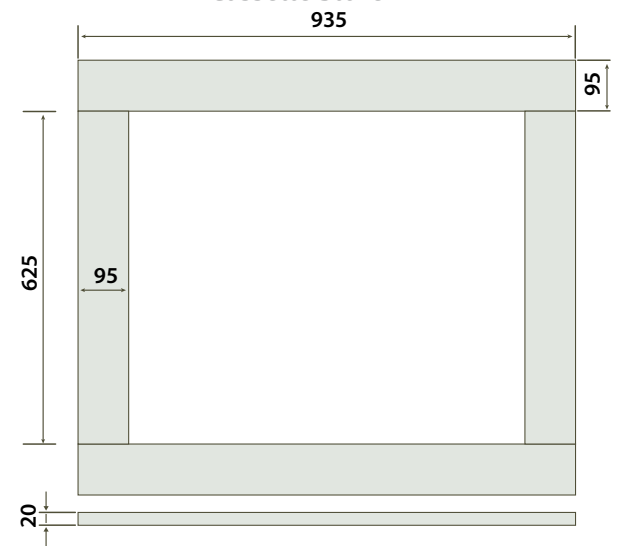

CASSETTE STOVE GRANITE TRIM
Available in Black Granite. Suitable for Vitae 11kW
Cassette Stove & Fireline 8 Cassette Stove

Disclaimer: Dimensions are approximate and are subject to change without prior notice