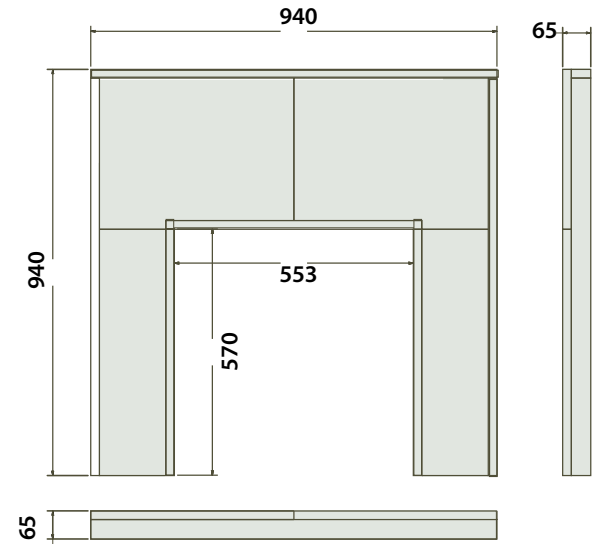

CASSETTE STOVE BACK PANEL

Available in Black Granite. Suitable for Vitae 9kW Cassette Stove