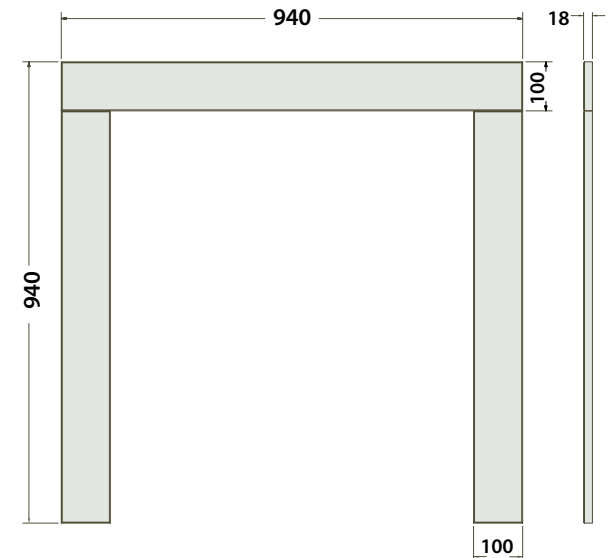

FIREPLACE CHAMBER SLIPS

Available in Black Granite.
Comes in three pieces.

Disclaimer: Dimensions are approximate and are subject to change without prior notice