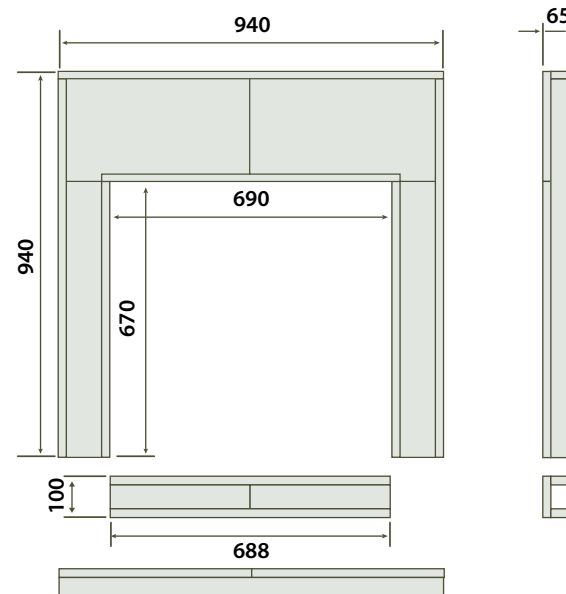

CASSETTE STOVE BACK PANEL
with Removable Riser. Available in Black Granite
Suitable for Vitae 11kW Cassette Stove & Fireline 8
Cassette Stove