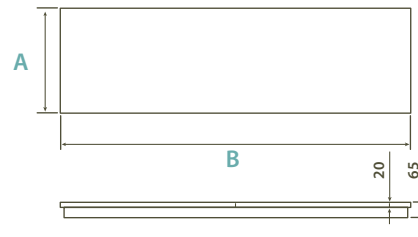

HEARTH BOXED AND LIPPED

Dimensions mm	A	B	Material
54 x 18 Boxed and Lipped	1372	457	BG, MA, P, IV
60 x 18 Boxed and Lipped	1525	457	BG, MA, P, IV

BG - Black Granite | MA - Marfil | P - Perla White | IV - Ivory Pearl