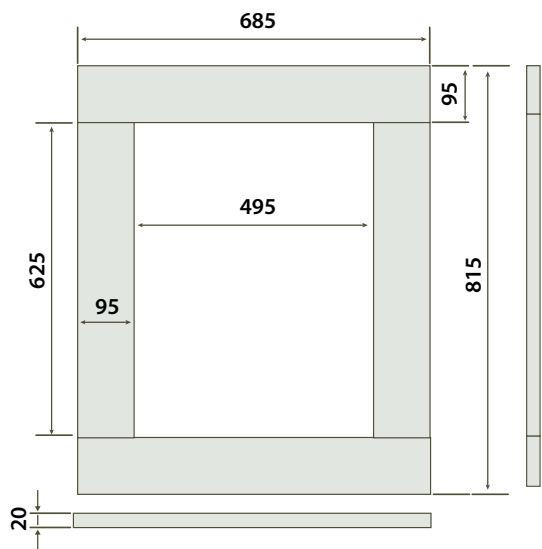

CASSETTE STOVE GRANITE TRIM
Available in Black Granite. Suitable for Vitae 6kW
Cassette Stove & Fireline 5 Cassette Stove