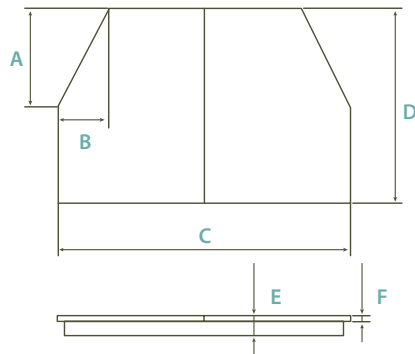

SHAPED BLACK GRANITE FILLED STOVE HEARTH

Dimensions mm	A	B	C	D	E	F
36 x 36 Shaped Hearth	305	152	914	914	65	20
36 X 24 Shaped Hearth	305	152	914	610	65	20

BG - Black Granite