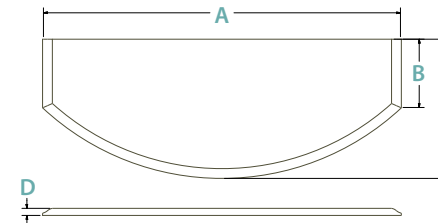

CURVED HEARTH EXTENSION & BEVELLED FLAT HEARTH EXTENSION

Dimensions mm	A	B	C	D	Material
36 x 14 Curved Hearth Extension (raised)	915	180	355	65	BG
36 x 14 Bevelled Curved Hearth Extension	915	180	355	20*	BG
36 x 24 Bevelled Curved Hearth	915	255	610	20*	BG
36 x 30 Bevelled Curved Hearth	915	407	762	20*	BG
54 x 24 Bevelled Curved Hearth	1372	255	610	20*	BG

BG - Black Granite *Total Height