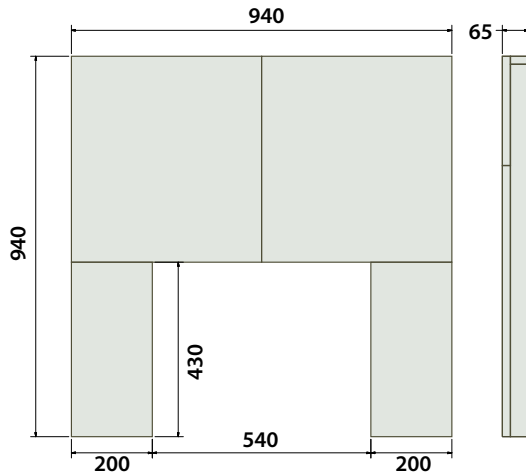

CASSETTE STOVE (LANDSCAPE) BACK PANEL no riser. Available in Black Granite. Suitable for Vitae 5kW Cassette Stove