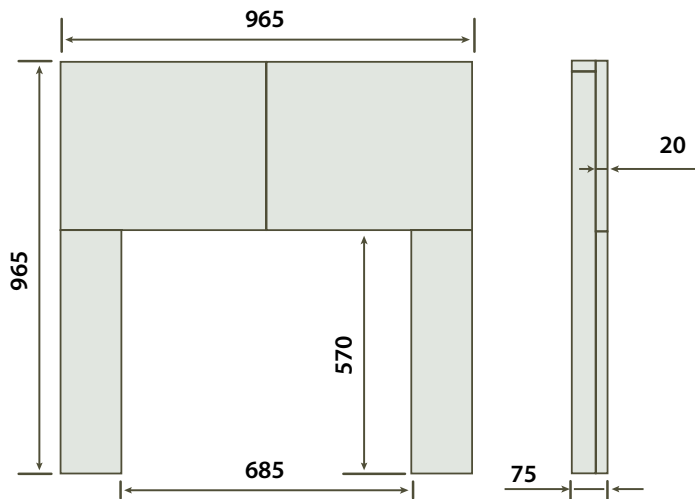

FILLED BACK PANEL NO TRIM 27" Opening

Available in Black Granite
Suitable for Fireline 8 and Vitae 11kW Cassette Stoves