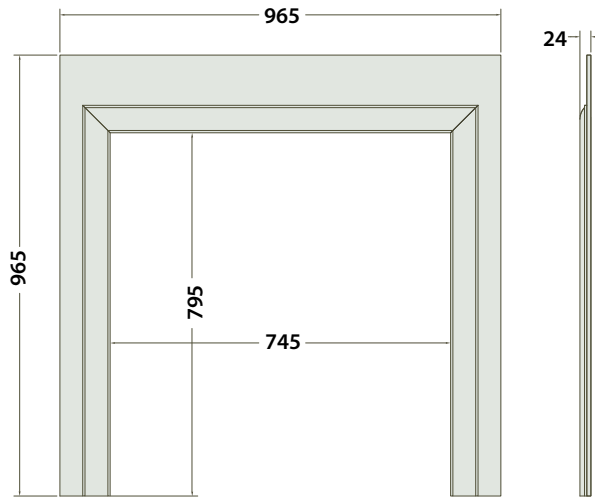

BACK PANELS - AVAILABLE WITH BRUSHED STEEL TRIM, BLACK TRIM OR NO TRIM

CAST IRON CHAMBER TRIM