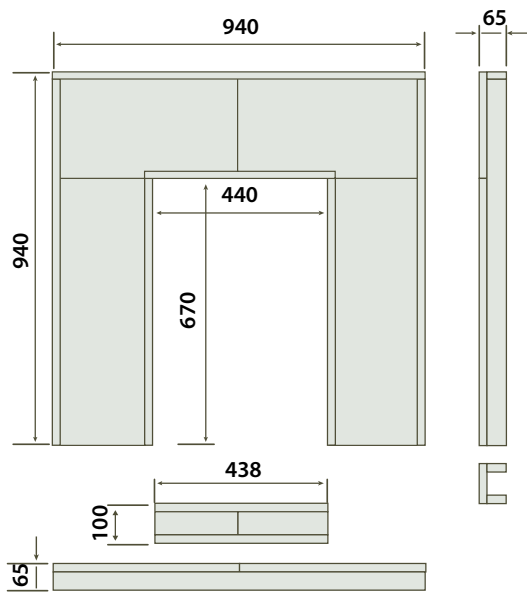

BACK PANELS - AVAILABLE WITH BRUSHED STEEL TRIM, BLACK TRIM OR NO TRIM

CASSETTE STOVE BACK PANEL
with Removable Riser Available in Black Granite
Suitable for Vitae 6kW Cassette Stove & Fireline 5
Cassette Stove