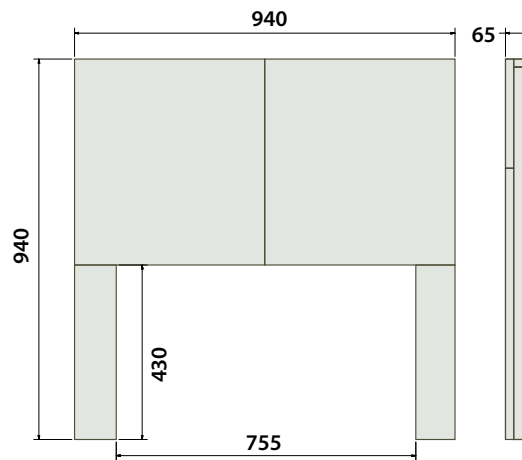

CASSETTE STOVE (LANDSCAPE) BACK PANEL no riser. Available in Black Granite. Suitable for Vitae 8kW Cassette Stove