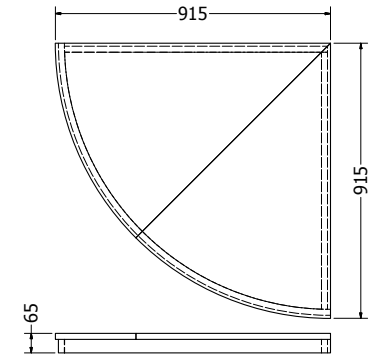

FILLED CORNER STOVE HEARTH AVAILABLE IN 36" X 36" BLACK GRANITE