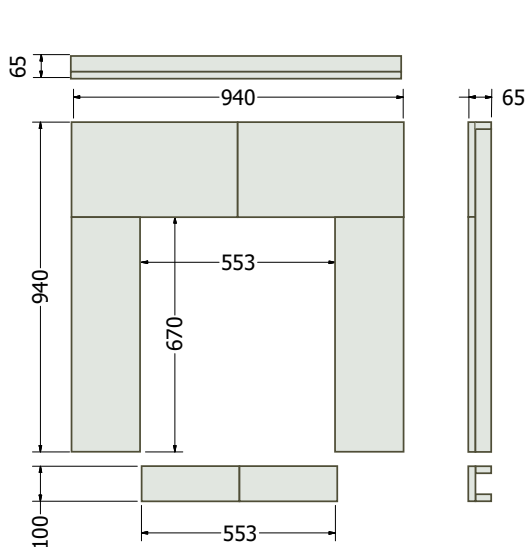

CASSETTE STOVE BACK PANEL
with removable riser. Available in Black Granite.
Suitable for Vitae 9kW Cassette Stove