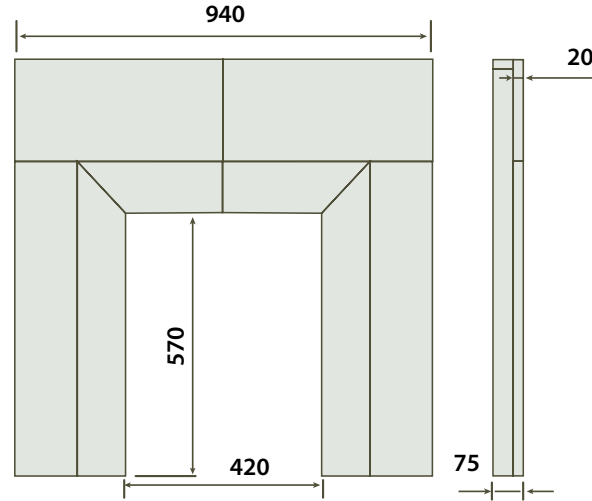

FILLED DOUBLE BACK PANEL

with Brushed Steel Trim.
Available in Black Granite.