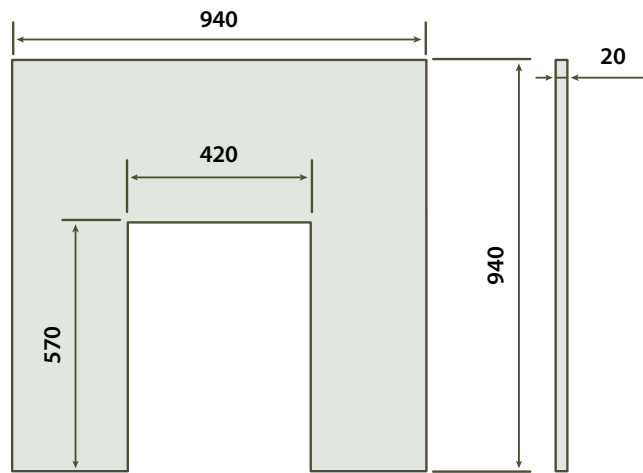

PLAIN BACK PANEL

Suitable for gas/electric fires. Available in Black Granite, Marfil, Honed Granite, Crema Marfil and Perla White.